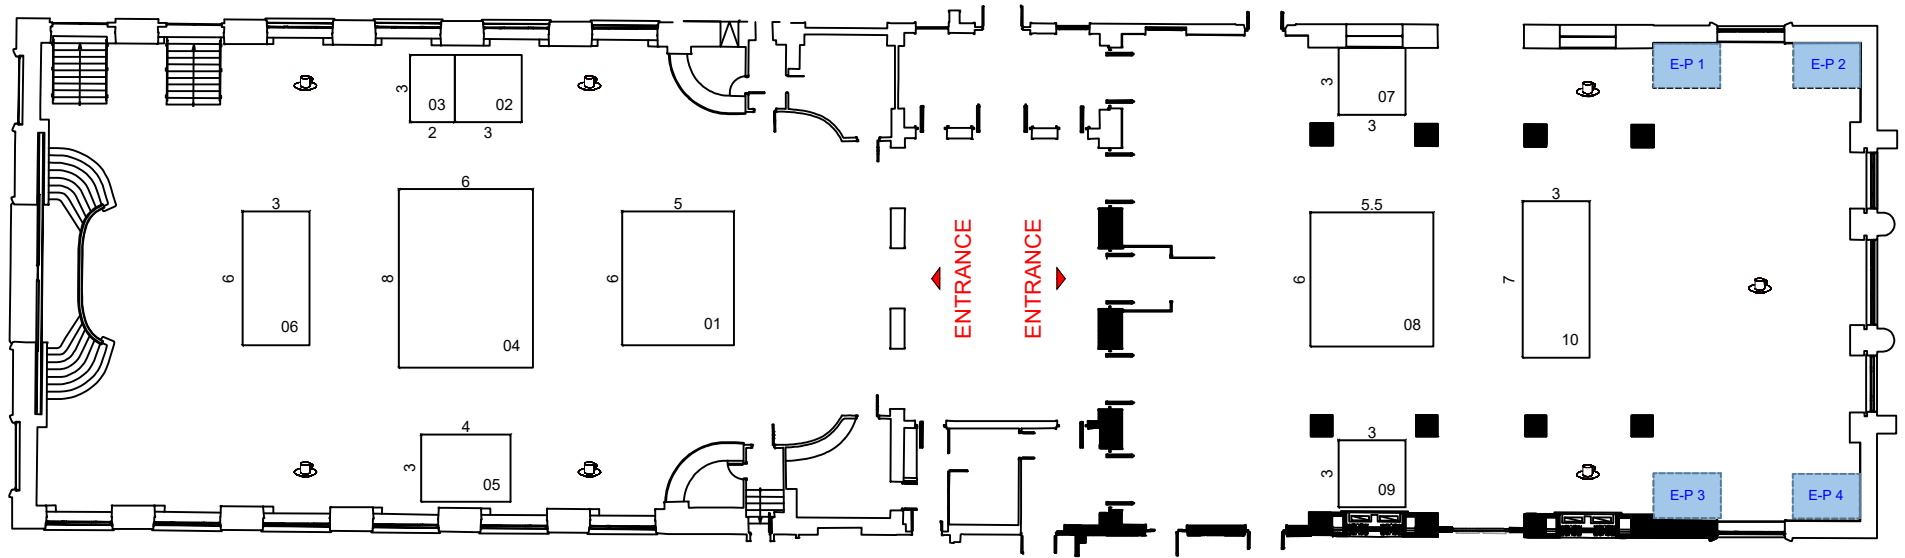

# CORA 2025 - Venice

Palazzo del Casino - Level 3

AVAILABLE BOOTHS

RESERVED BOOTHS

SOLD BOOTHS

SUBJECT TO CHANGE